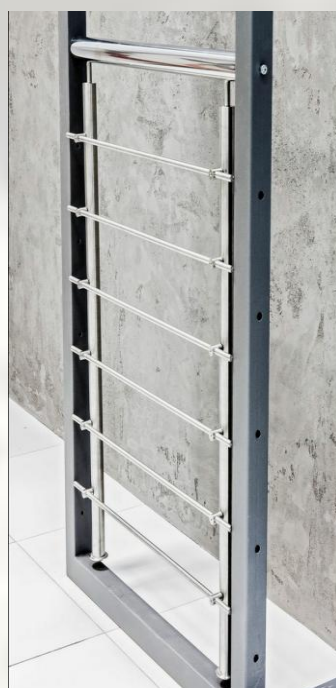

Fancy railings all-stainless steel, modern design

GML System Steel & Glass Constructions

+48 515 322608, +48 606 363000

info@gmlsystem.pl

www.gmlsystem.pl

Juliet balconies all-stainless steel, modern design

Guardrail all-stainless steel, modern design

Railing stainless steel posts and handrail, laminated, safety glass infill panels

Railing all-glass with stainless steel handrail mounted to glass with steel point fixings